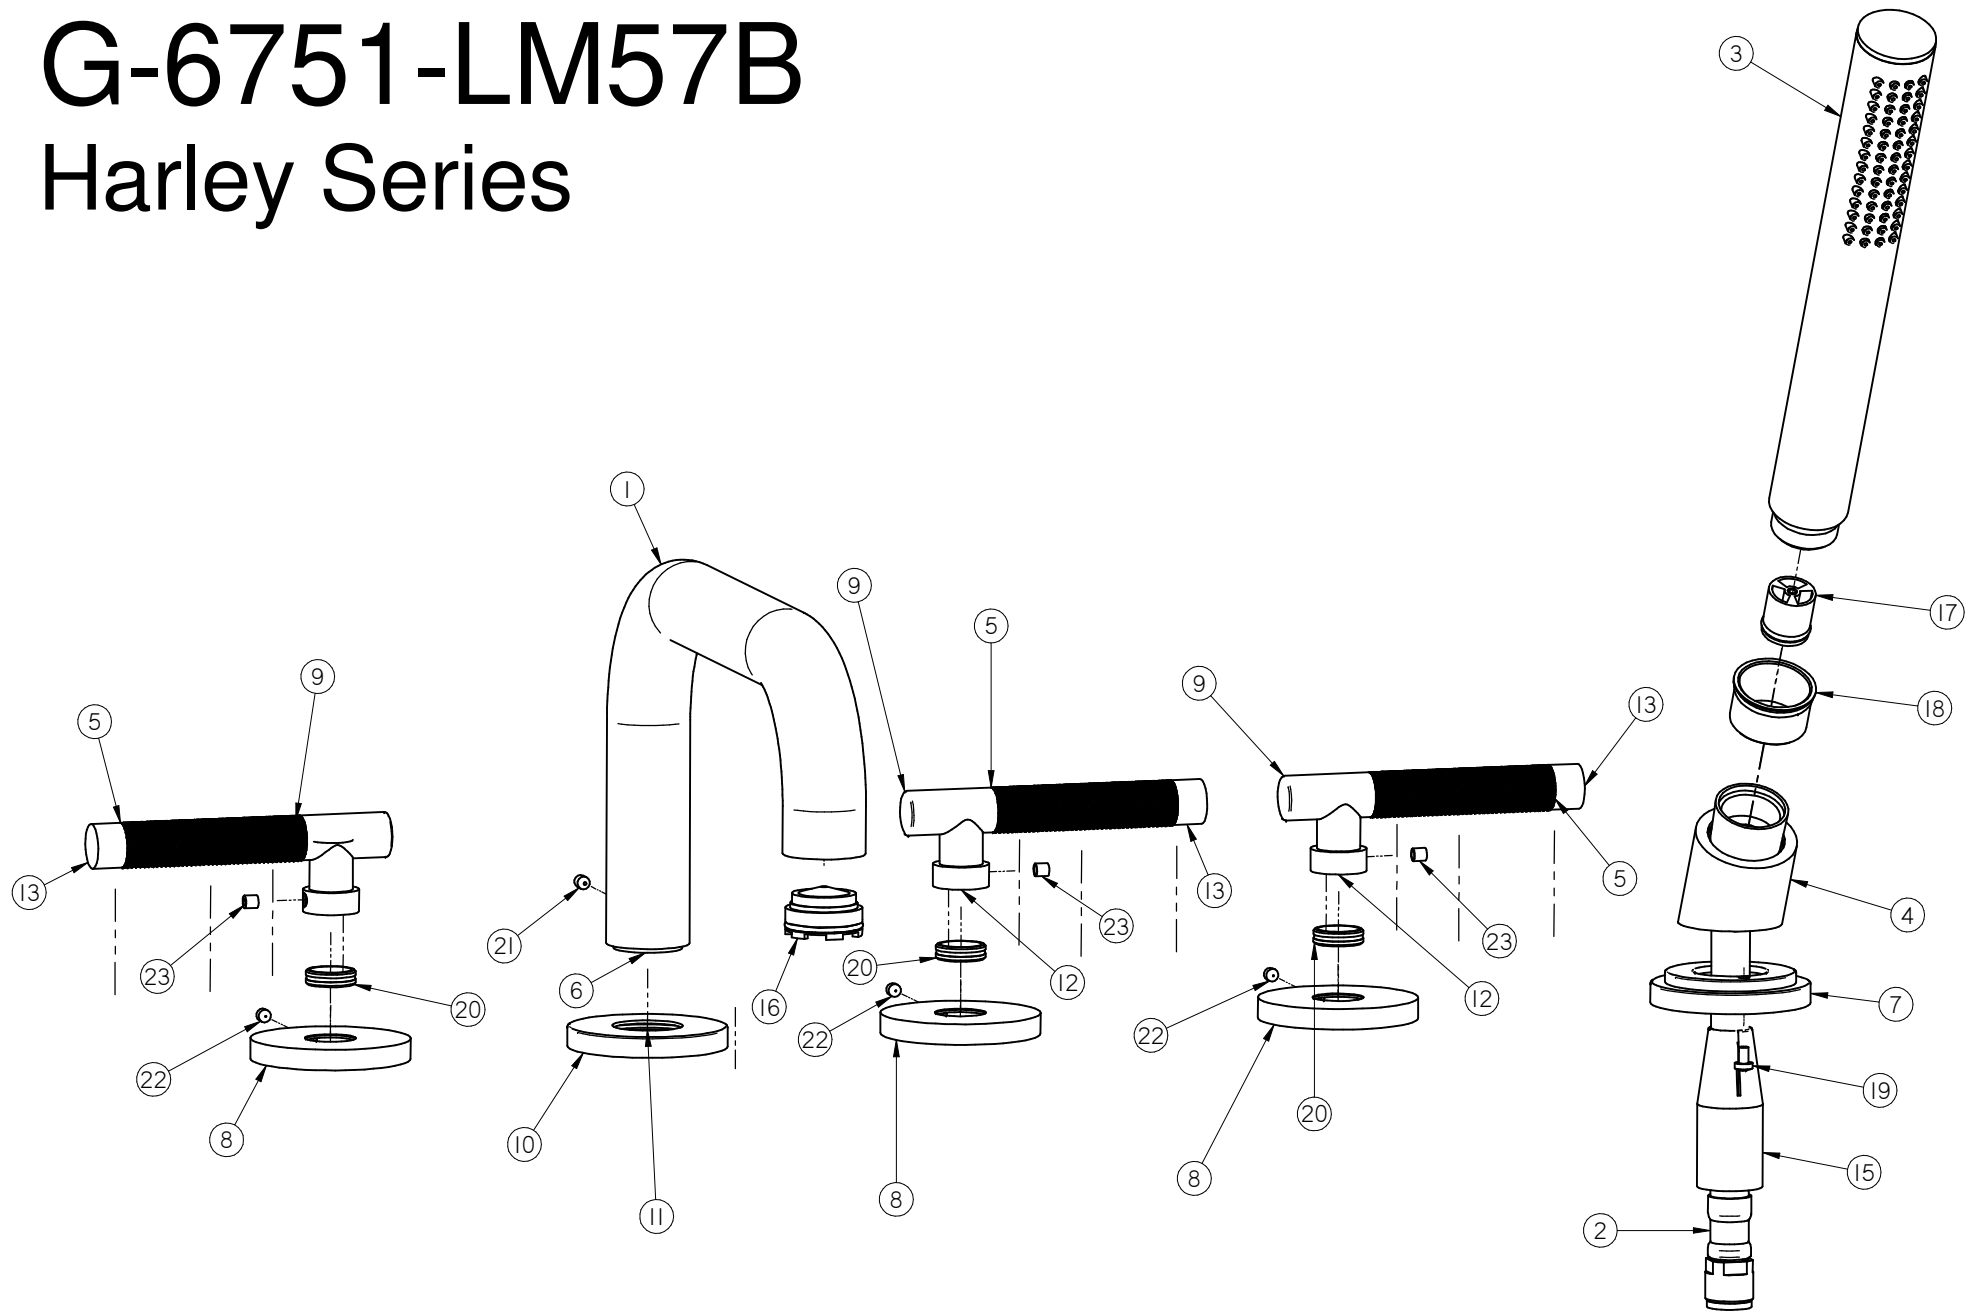

# G-6751-LM57B

## Harley Series

**GRAFF**<sup>®</sup>  
CUTTING EDGE DESIGN